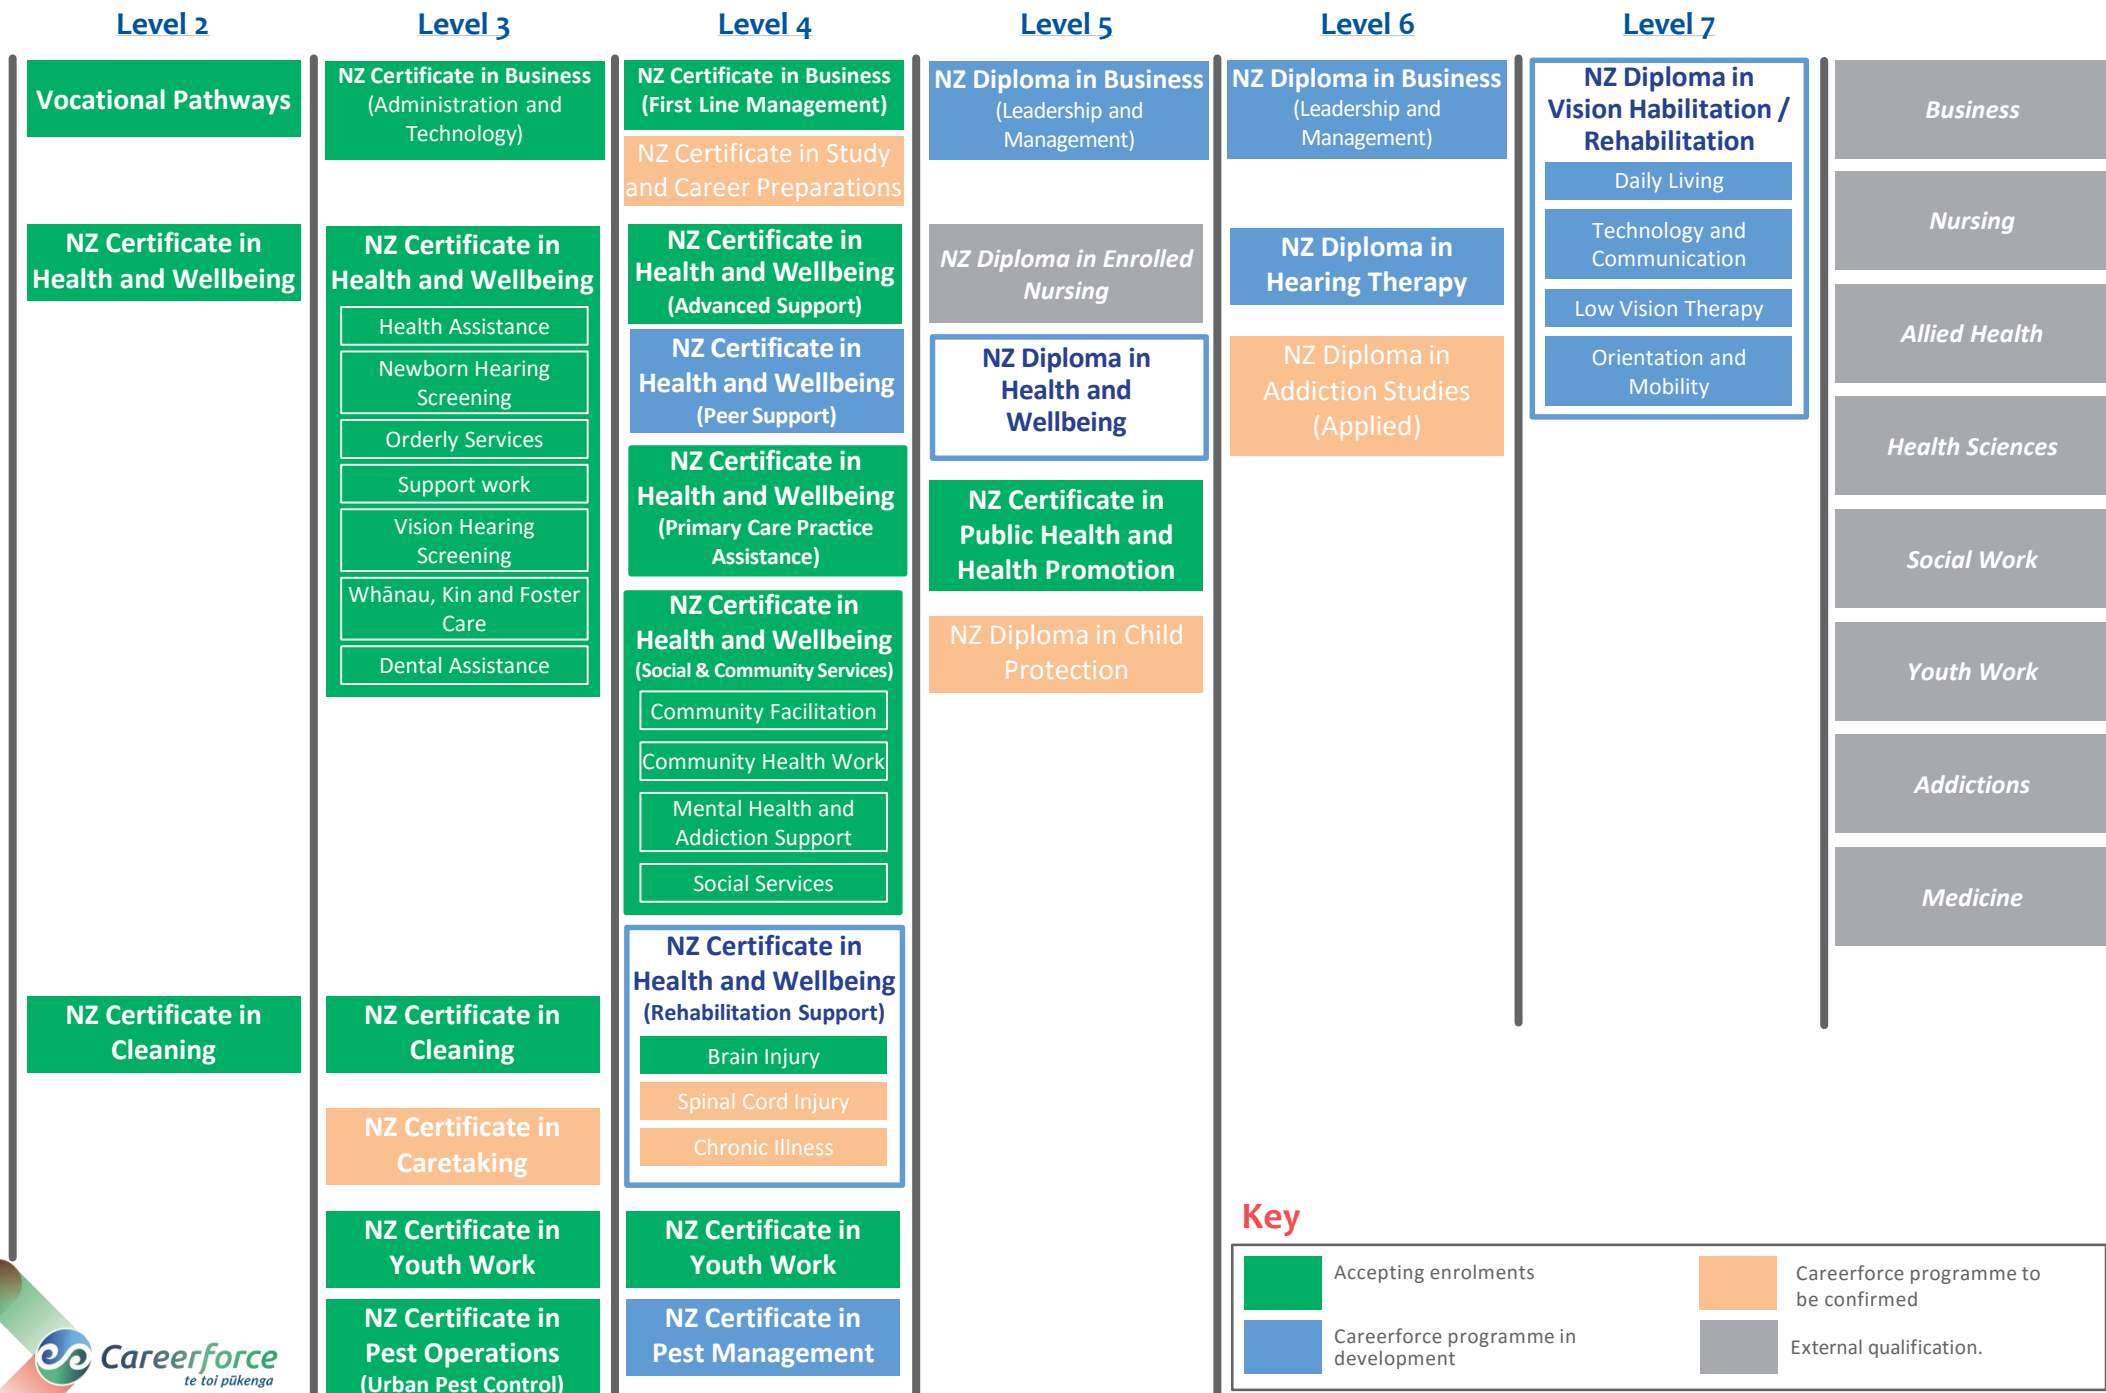

Qualification Pathways

Correct as at 28 April 2017 | Subject to change.

Key

	Accepting enrolments		Careerforce programme to be confirmed
	Careerforce programme in development		External qualification.