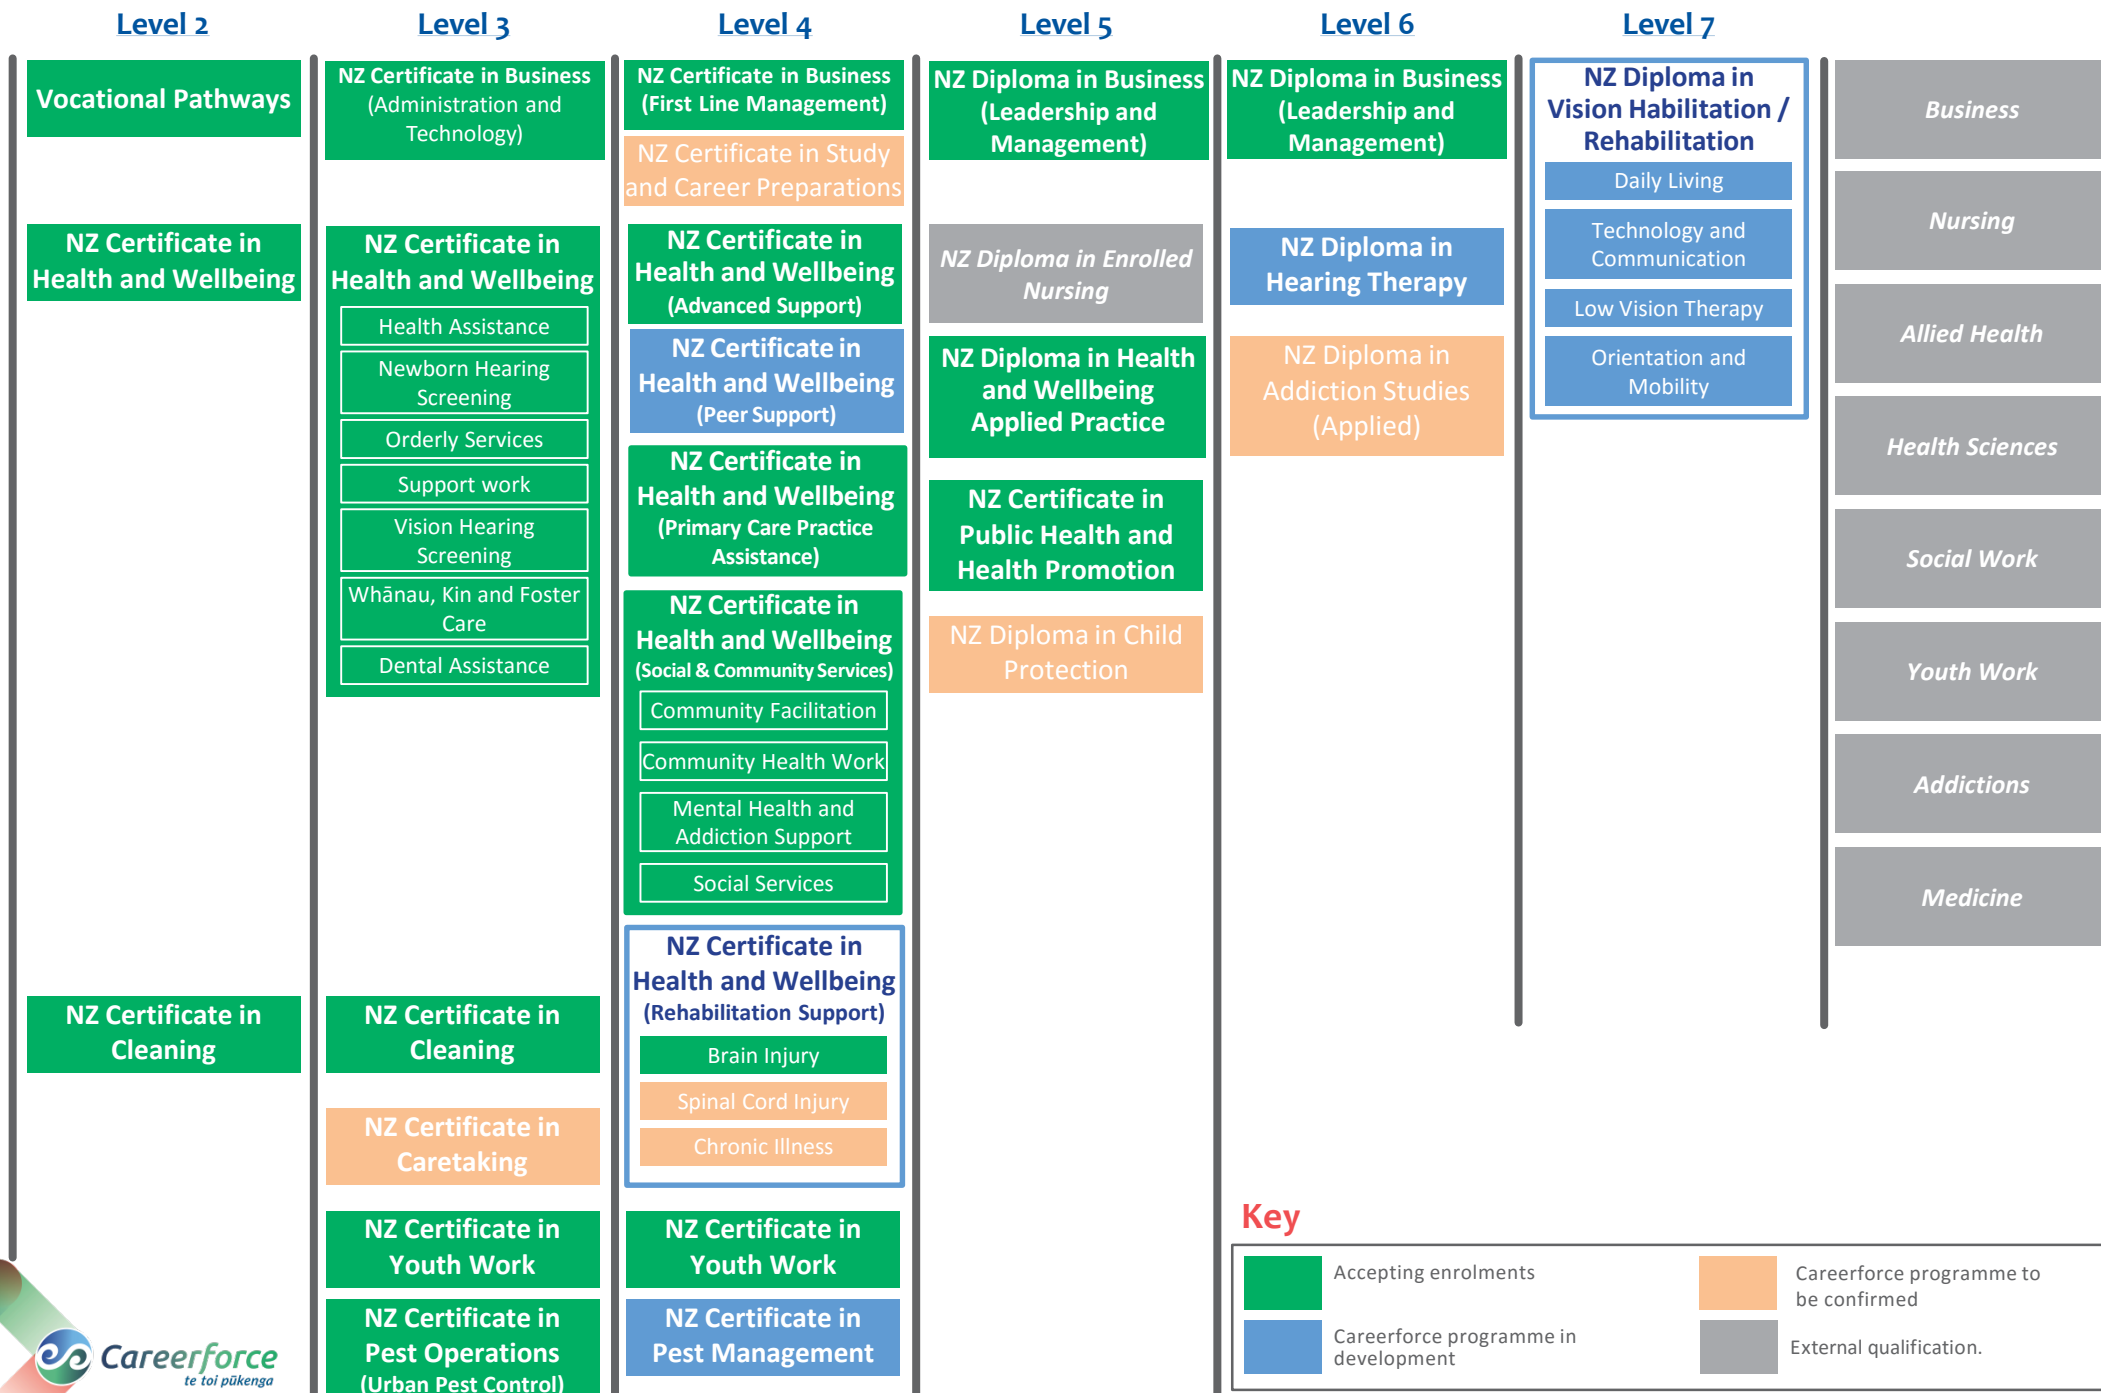

Qualification Pathways

Correct as at 07 July 2017 | Subject to change.

Key

| | | | |
|----------------------------------------------------------------------------------------------------|--------------------------------------|----------------------------------------------------------------------------------------------------|---------------------------------------|
| | Accepting enrolments | | Careerforce programme to be confirmed |
| | Careerforce programme in development | | External qualification. |